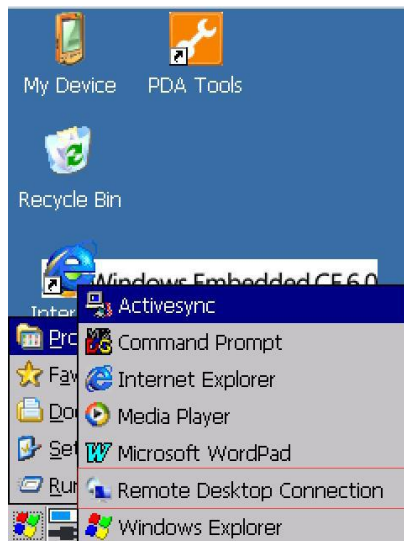

Remote Desktop Connection

Step 1, Please click icon 'Windows', then click icon 'Programs' as the figure 1.0.

Figure 1.0

Step 2, Click icon 'Remote Desktop Connection' as figure 2.0.

Figure 2.0

Step 3, it will pop up an operation windows, please fill in this blank with the name or IP address of your PC, then click icon 'Connect'.